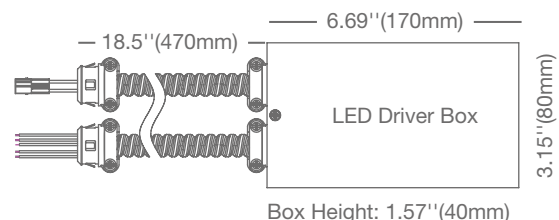

3X Butterfly Clips

3X Retaining Clips