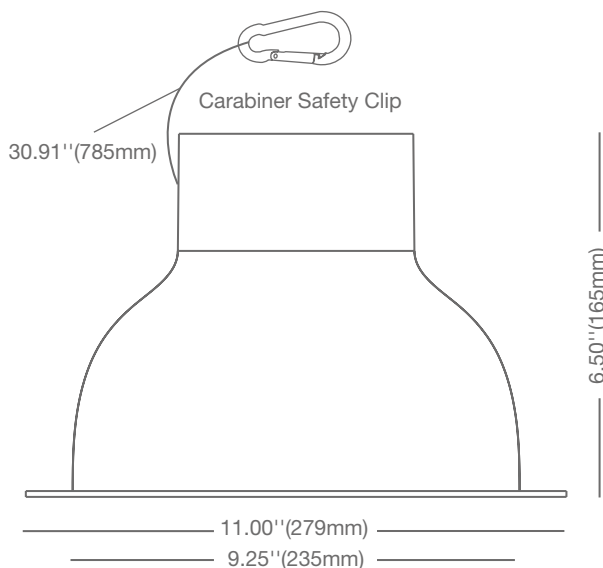

## PRODUCT FEATURES

Accessories include a carabiner safety clip that can be used during installation for easy wiring. Two types of retaining clips are also included to secure the fixture if recessed frame does not already have pre-installed clips.

## SPECIFICATIONS\*

Product Model	97705 48CDL9.5G4DIM/827/277V (MTO)	97706 48CDL9.5G4DIM/830/277V	97707 48CDL9.5G4DIM/835/277V	97708 48CDL9.5G4DIM/840/277V
<b>Type</b>	9.5" Commercial Downlight	9.5" Commercial Downlight	9.5" Commercial Downlight	9.5" Commercial Downlight
<b>Power (W)</b>	48	48	48	48
<b>Voltage - Frequency</b>	120-277V 50-60Hz	120-277V 50-60Hz	120-277V 50-60Hz	120-277V 50-60Hz
<b>Color Temp. (ANSI)</b>	Warm White 2700K	Warm White 3000K	Neutral White 3500K	Natural White 4000K
<b>CRI (Ra) (typ.)</b>	80	80	80	80
<b>Typical lumens (lm)</b>	3200	3200	3400	3600
<b>Efficacy (LPW)</b>	67	67	71	75
<b>Beam Angle</b>	90°	90°	90°	90°
<b>Dimmable</b>	Yes	Yes	Yes	Yes
<b>Power Factor</b>	0.9	0.9	0.9	0.9
<b>Temperature Rating</b>	-13°F/-25°C - 95°F/35°C	-13°F/-25°C - 95°F/35°C	-13°F/-25°C - 95°F/35°C	-13°F/-25°C - 95°F/35°C
<b>Rated Lifetime - L70 (hrs.)</b>	40,000	40,000	40,000	40,000
<b>Dia. x MOL</b>	9.25"x6.50" (235x165mm)	9.25"x6.50" (235x165mm)	9.25"x6.50" (235x165mm)	9.25"x6.50" (235x165mm)
<b>Trim Weight (lb. / g)</b>	0.99lb / 450g	0.99lb / 450g	0.99lb / 450g	0.99lb / 450g
<b>Driver Weight (lb. / g)</b>	2.23lb / 1010g	2.23lb / 1010g	2.23lb / 1010g	2.23lb / 1010g